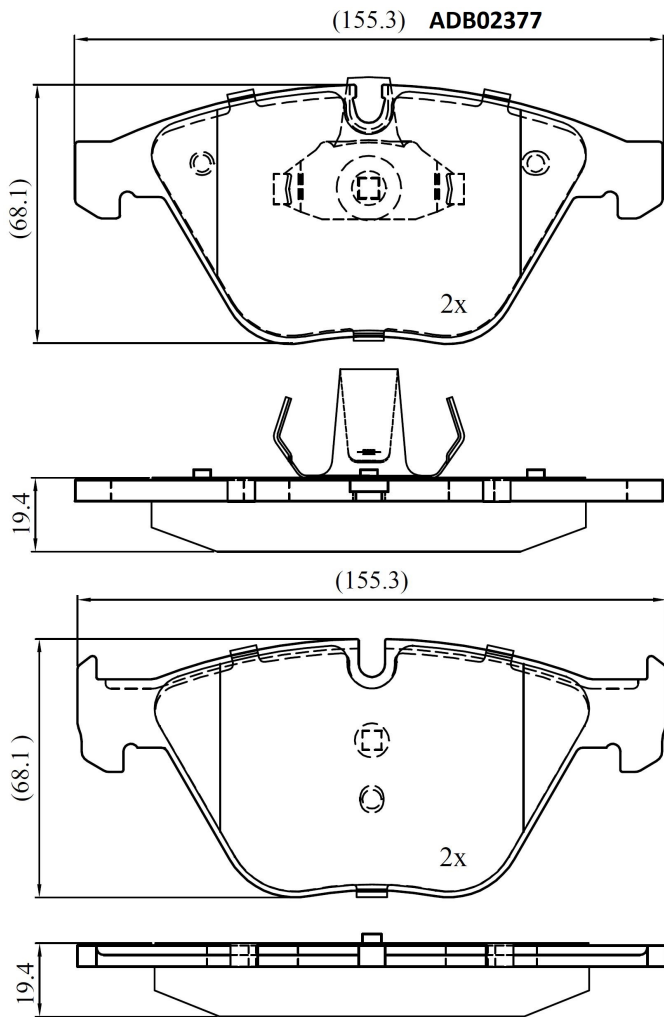

Make: BMW

Model: 7 Series

Part Number: ADB02377

Vehicle Manufacturing/Engine:

Specifications

| | | |
|-------------------------|---|------------------|
| Fitting Position | : | Front |
| Model Date | : | 11/2001 - 7/2008 |
| Or. Caliper | : | |
| WVA | : | 23312, 23313 |
| FMSI | : | |
| Length | : | 155.3 |
| Width | : | 68.2 |
| Thickness | : | 19.4 |