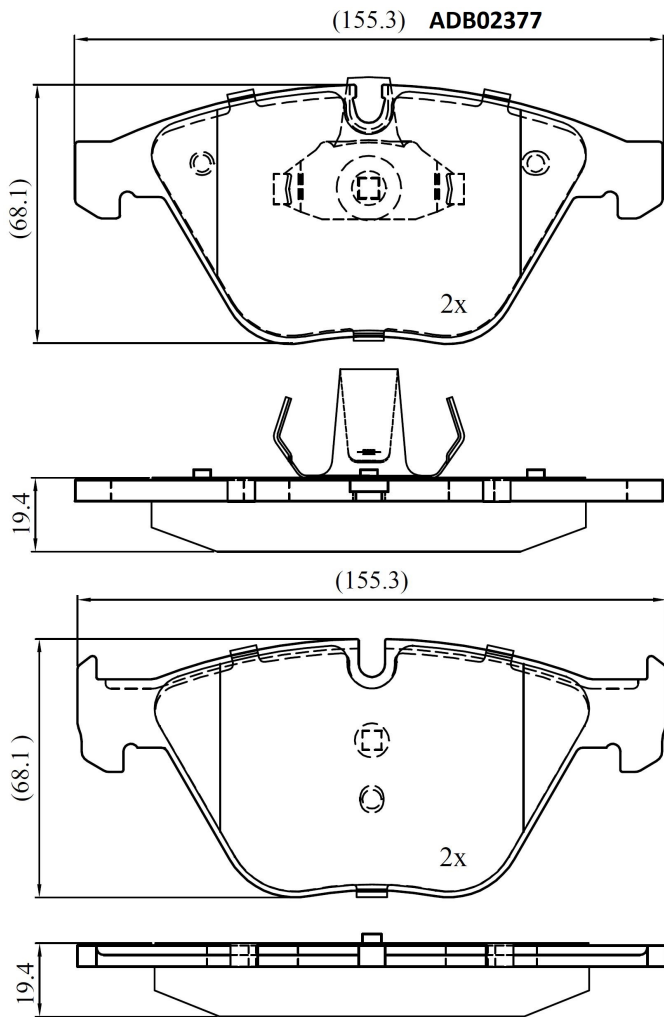

Make: BMW

Model: 7 Series

Part Number: ADB02377

Vehicle Manufacturing/Engine:

Specifications

Fitting Position	:	Front
Model Date	:	11/2001 - 2/2005
Or. Caliper	:	
WVA	:	23312, 23313
FMSI	:	
Length	:	155.3
Width	:	68.2
Thickness	:	19.4