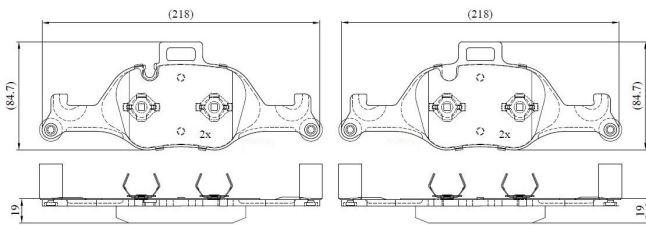

Make: BMW

Model: 7 Series

Part Number: ADB02363

Vehicle Manufacturing/Engine:

ADB02363

Specifications

Fitting Position	:	Front
Model Date	:	9/2015 >
Or. Caliper	:	
WVA	:	25900
FMSI	:	
Length	:	218

Width	:	84.7
Thickness	:	19