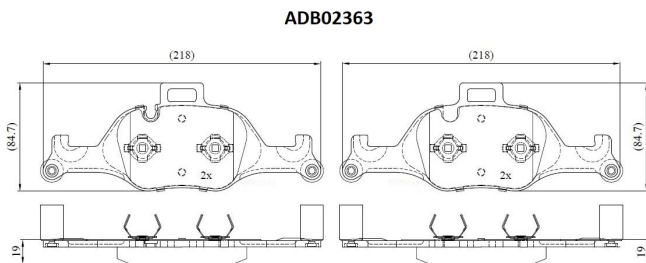

Make: BMW

Model: 7 Series

Part Number: ADB02363

Vehicle Manufacturing/Engine:

Specifications

Fitting Position	:	Front
Model Date	:	7/2017 >
Or. Caliper	:	
WVA	:	25900
FMSI	:	
Length	:	218

Width	:	84.7
Thickness	:	19