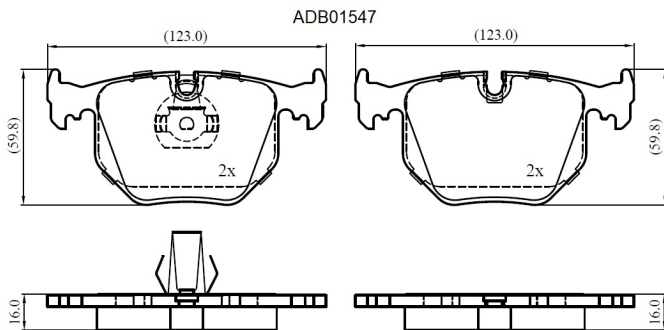

Make: BMW

Model: 735i, iL

Part Number: ADB01547

Vehicle Manufacturing/Engine:

Specifications

Fitting Position	:	Rear
Model Date	:	01/96-11/01
Or. Caliper	:	Ate/Teves
WVA	:	2,12,82,21,287
FMSI	:	
Length	:	123

Width	:	59.7
Thickness	:	16