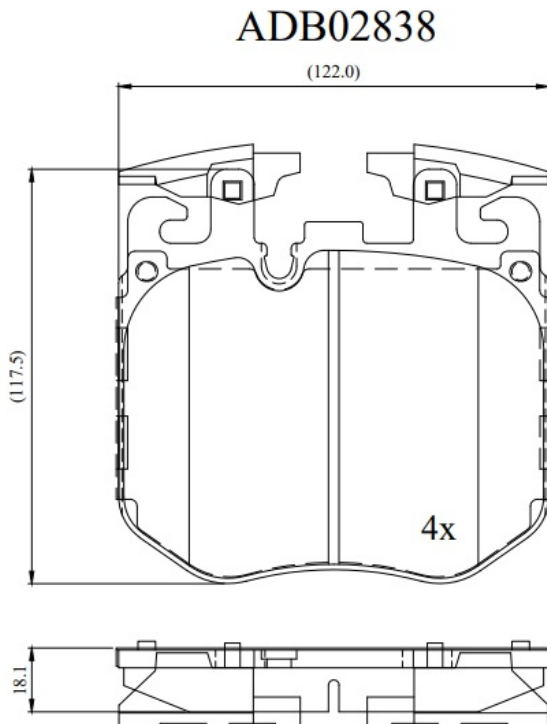

Make: BMW

Model: 740i xDrive

Part Number: ADB02838

Vehicle Manufacturing/Engine:

Specifications

Fitting Position	:	Front
Model Date	:	2017-
Or. Caliper	:	
WVA	:	
FMSI	:	9098-D1868
Length	:	122
Width	:	117.5
Thickness	:	18.1