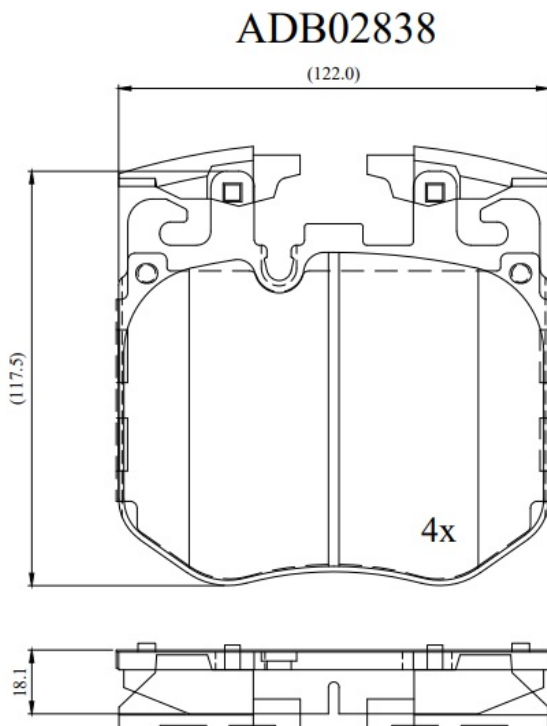

Make: BMW

Model: 740i

Part Number: ADB02838

Vehicle Manufacturing/Engine:

Specifications

Fitting Position	:	Front
Model Date	:	2017-
Or. Caliper	:	
WVA	:	
FMSI	:	9098-D1868
Length	:	122
Width	:	117.5
Thickness	:	18.1