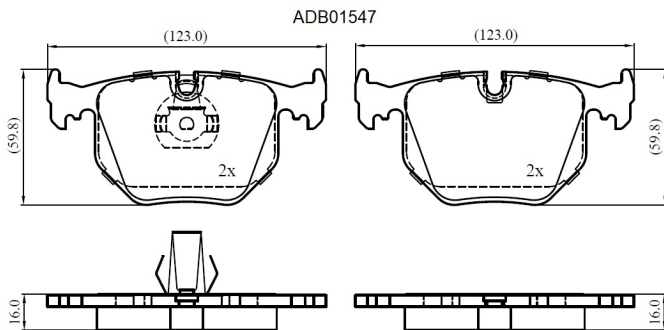

Make: BMW

Model: 750i, iL

Part Number: ADB01547

Vehicle Manufacturing/Engine:

Specifications

Fitting Position	:	Rear
Model Date	:	12/94-11/01
Or. Caliper	:	Ate/Teves
WVA	:	21,28,22,12,83,21,487
FMSI	:	
Length	:	123

Width	:	59.7
Thickness	:	16