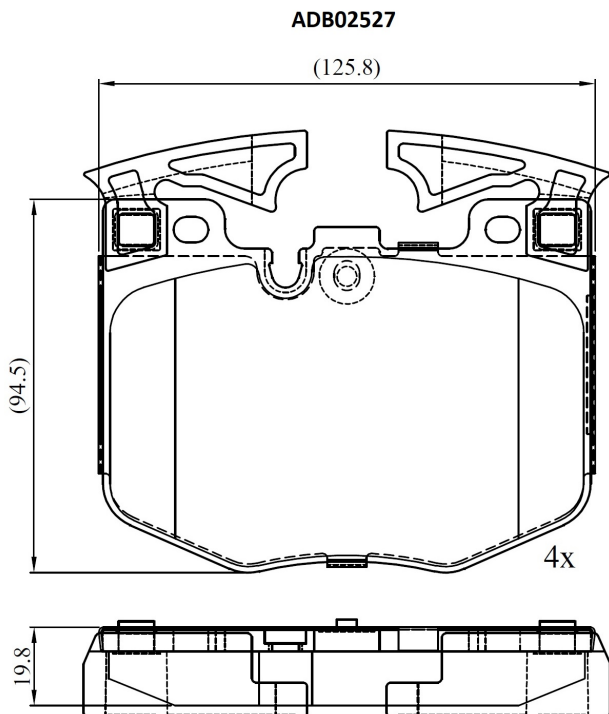

Make: BMW

Model: 8 Coupe

Part Number: ADB02527

Vehicle Manufacturing/Engine:

Specifications

Fitting Position	:	Front
Model Date	:	2019-2020
Or. Caliper	:	
WVA	:	22425
FMSI	:	
Length	:	125.8
Width	:	94.8
Thickness	:	20