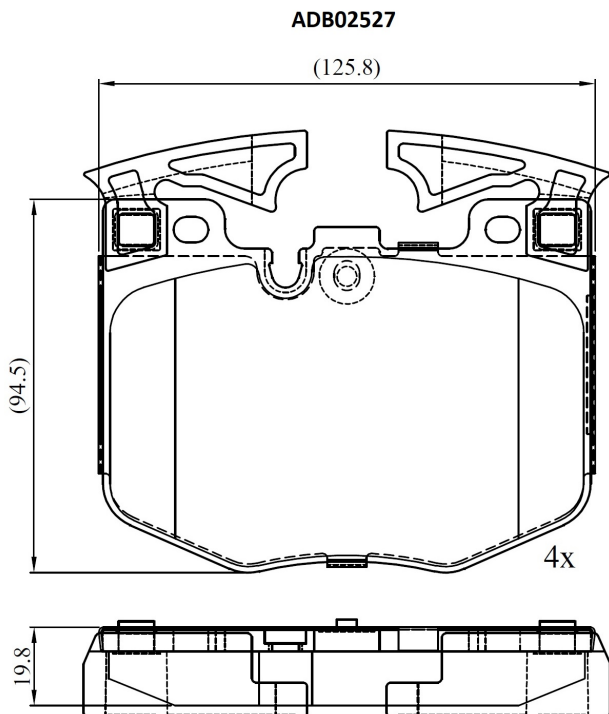

Make: BMW

Model: 8 Coupe

Part Number: ADB02527

Vehicle Manufacturing/Engine:

Specifications

Fitting Position	:	Front
Model Date	:	2020-
Or. Caliper	:	
WVA	:	22425
FMSI	:	
Length	:	125.8
Width	:	94.8
Thickness	:	20