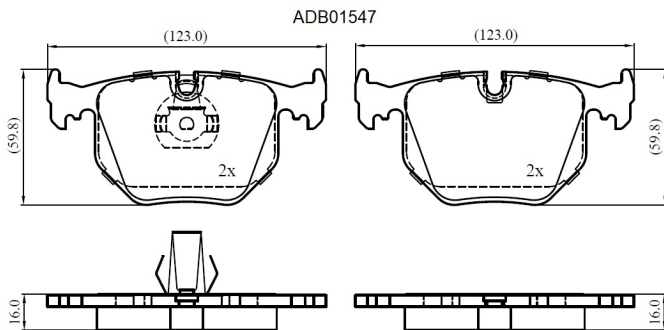

Make: BMW

Model: 850I, Ci

Part Number: ADB01547

Vehicle Manufacturing/Engine:

Specifications

Fitting Position	:	Rear
Model Date	:	04/90-10/94
Or. Caliper	:	Ate/Teves
WVA	:	2,12,82,21,286
FMSI	:	
Length	:	123

Width	:	59.7
Thickness	:	16