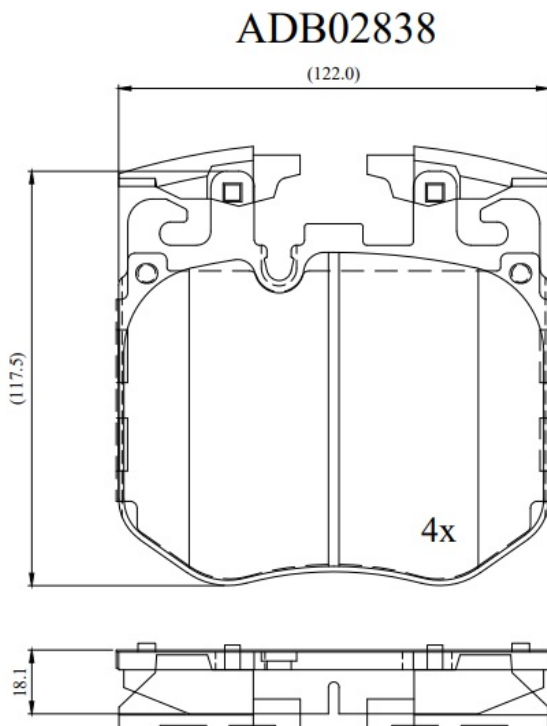

Make: BMW

Model: Alpina B7

Part Number: ADB02838

Vehicle Manufacturing/Engine:

Specifications

Fitting Position	:	Front
Model Date	:	2017-2018
Or. Caliper	:	
WVA	:	
FMSI	:	9098-D1868
Length	:	122
Width	:	117.5
Thickness	:	18.1