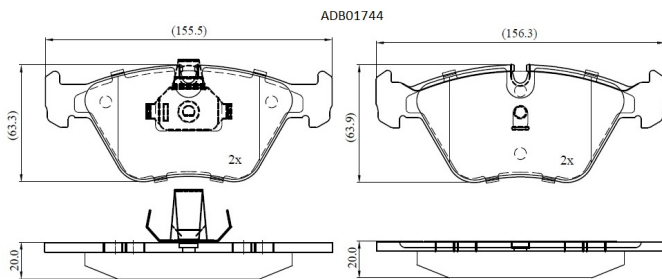

Make: BMW

Model: Convertible 330 CD

Part Number: ADB01744

Vehicle Manufacturing/Engine:

Specifications

Fitting Position	:	Front
Model Date	:	08/05->
Or. Caliper	:	Ate
WVA	:	2,31,83,21,676
FMSI	:	
Length	:	156.30/155.5
Width	:	63.4

Thickness : 20