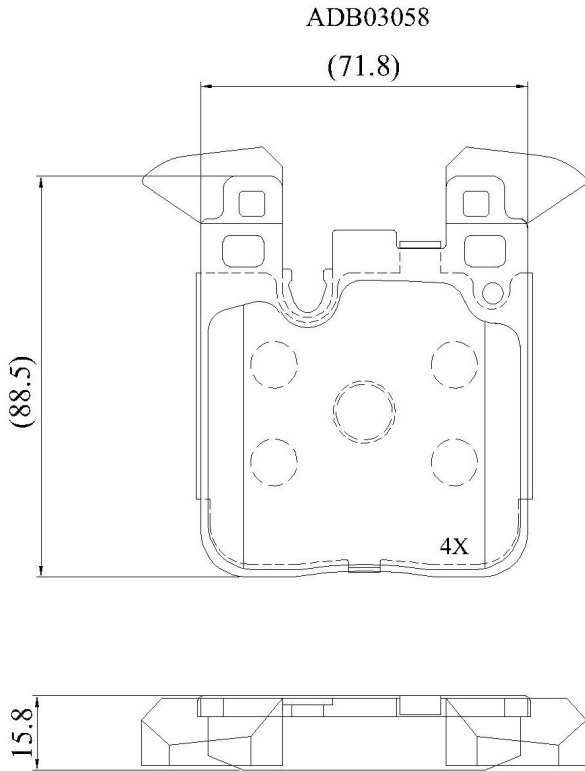

Make: BMW

Model: M2

Part Number: ADB03058

Vehicle Manufacturing/Engine:

Specifications

Fitting Position	:	Rear
Model Date	:	2016-2018

Or. Caliper	:	
WVA	:	
FMSI	:	D1656
Length	:	71.8
Width	:	88.5
Thickness	:	15.8