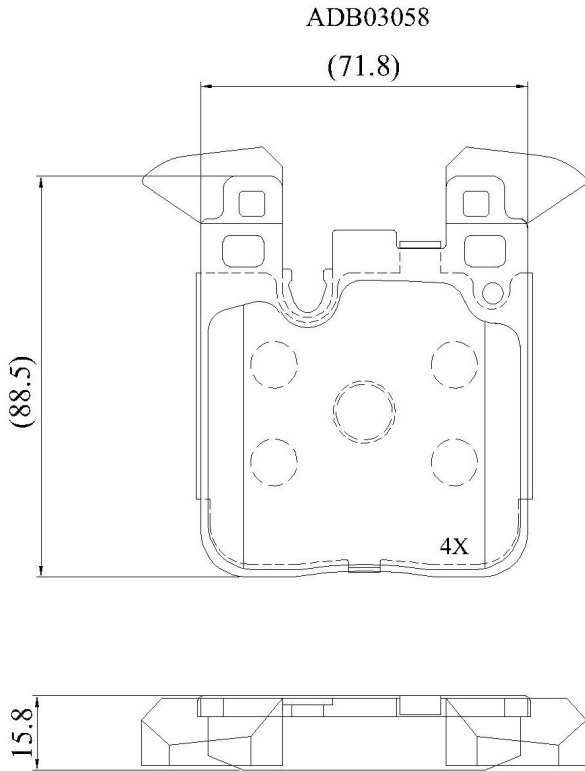

Make: BMW

Model: M235i xDrive

Part Number: ADB03058

Vehicle Manufacturing/Engine:

Specifications

Fitting Position	:	Rear
Model Date	:	2015-2016

Or. Caliper	:	
WVA	:	
FMSI	:	D1656
Length	:	71.8
Width	:	88.5
Thickness	:	15.8