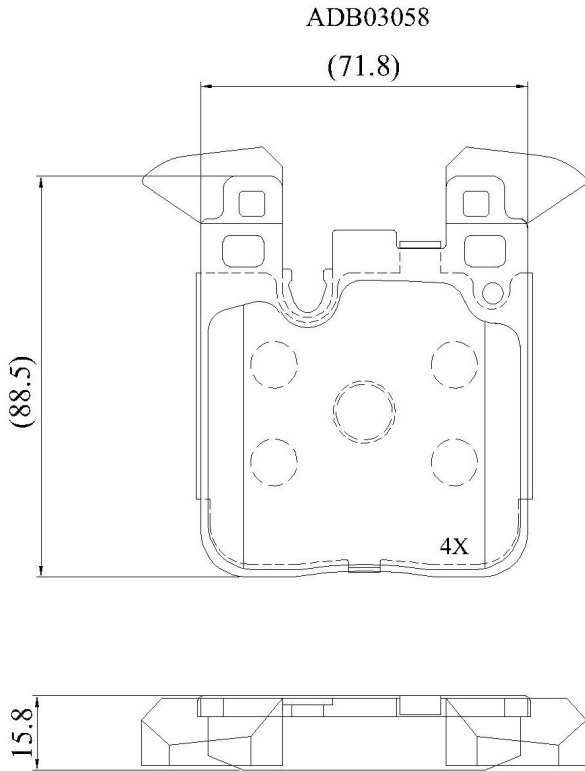

Make: BMW

Model: M235i

Part Number: ADB03058

Vehicle Manufacturing/Engine:

Specifications

Fitting Position	:	Rear
Model Date	:	2014-2016

Or. Caliper	:	
WVA	:	
FMSI	:	D1656
Length	:	71.8
Width	:	88.5
Thickness	:	15.8