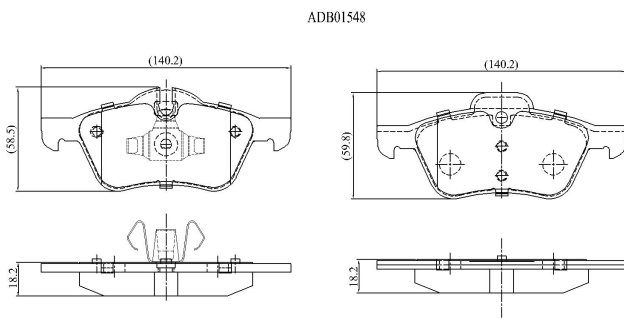

Make: BMW

Model: Mini Clubman

Part Number: ADB01548

Vehicle Manufacturing/Engine:

Specifications

Fitting Position	:	Front
Model Date	:	07/04->
Or. Caliper	:	Ate/Teves

WVA	:	2,32,81,23,282
FMSI	:	
Length	:	140.2
Width	:	58.5/59.8
Thickness	:	18.2