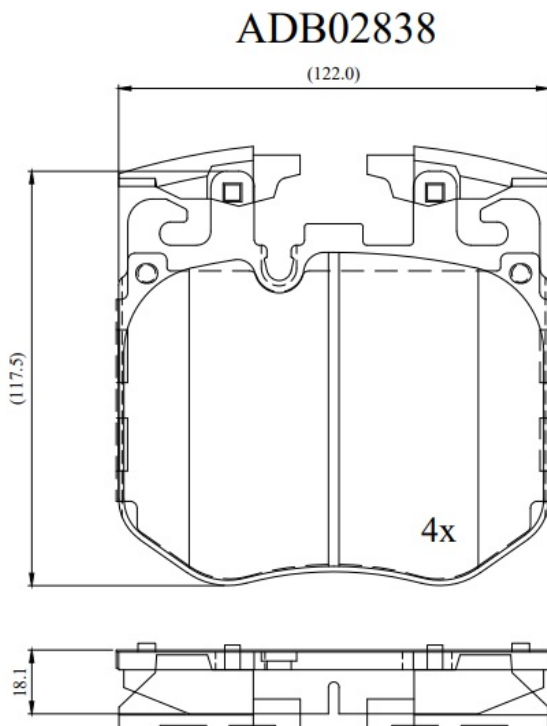

Make: BMW

Model: Truck X5

Part Number: ADB02838

Vehicle Manufacturing/Engine:

Specifications

Fitting Position	:	Front
Model Date	:	2019-2020
Or. Caliper	:	
WVA	:	
FMSI	:	9098-D1868
Length	:	122
Width	:	117.5
Thickness	:	18.1