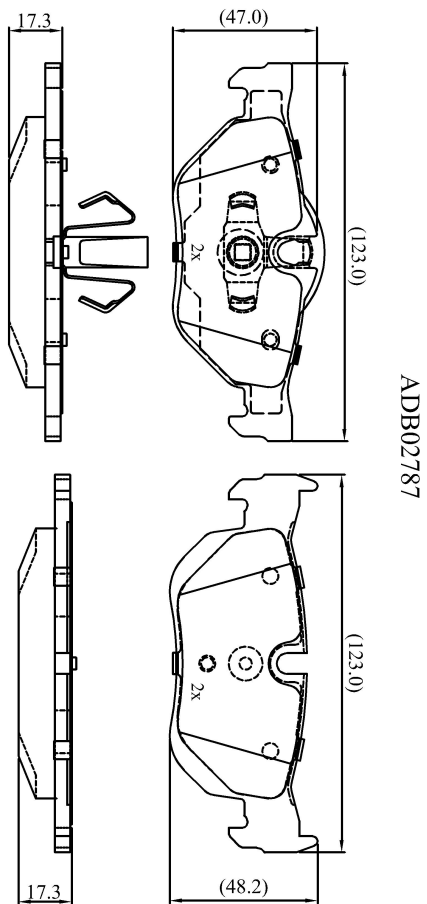

Make: BMW

Model: X1

Part Number: ADB02787

Vehicle Manufacturing/Engine:

Specifications

Fitting Position	:	Rear
Model Date	:	2013-2015
Or. Caliper	:	
WVA	:	23927
FMSI	:	
Length	:	123.3
Width	:	48.3/49.9
Thickness	:	17.3