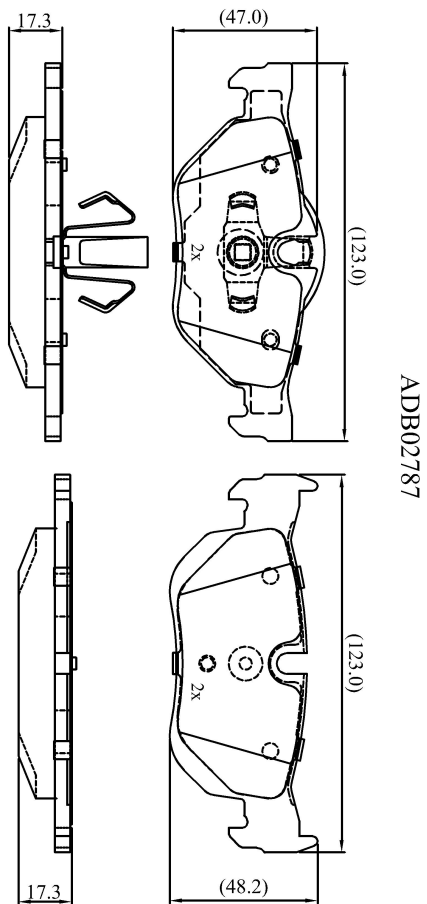

Make: BMW

Model: X1

Part Number: ADB02787

Vehicle Manufacturing/Engine:

Specifications

Fitting Position	:	Rear
Model Date	:	2012-2015
Or. Caliper	:	
WVA	:	23927
FMSI	:	
Length	:	123.3
Width	:	48.3/49.9
Thickness	:	17.3