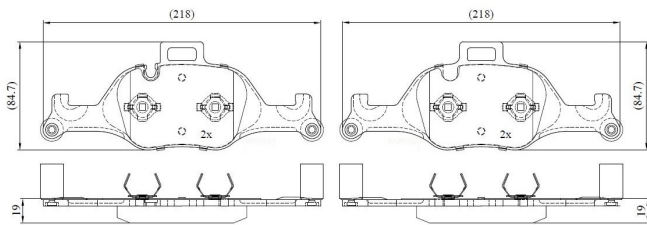

Make: BMW

Model: X3 Series

Part Number: ADB02363

Vehicle Manufacturing/Engine:

ADB02363

Specifications

Fitting Position	:	Front
Model Date	:	8/2017 >
Or. Caliper	:	
WVA	:	25900
FMSI	:	
Length	:	218

Width	:	84.7
Thickness	:	19