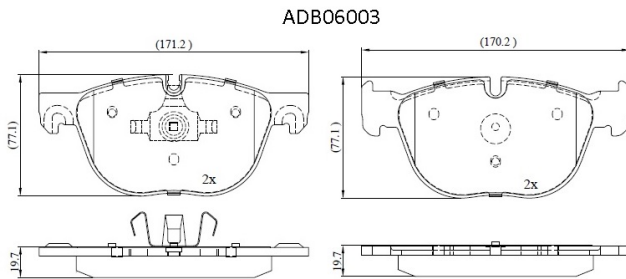

Make: BMW

Model: X6

Part Number: ADB06003

Vehicle Manufacturing/Engine:

Specifications

Fitting Position	:	Front
Model Date	:	08->
Or. Caliper	:	
WVA	:	
FMSI	:	
Length	:	170.80/170.20

Width	:	77.1
Thickness	:	19.7