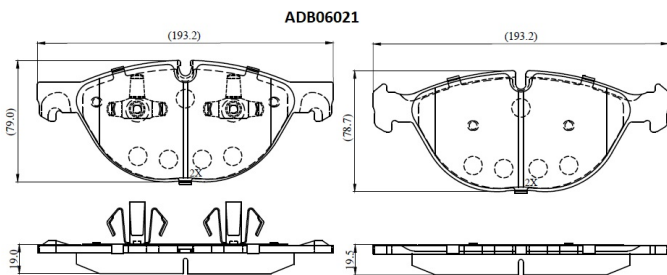

Make: BMW

Model: X6

Part Number: ADB06021

Vehicle Manufacturing/Engine:

Specifications

Fitting Position	:	Front
Model Date	:	08->
Or. Caliper	:	
WVA	:	
FMSI	:	
Length	:	193.20/193.00
Width	:	79.00/78.70

Thickness