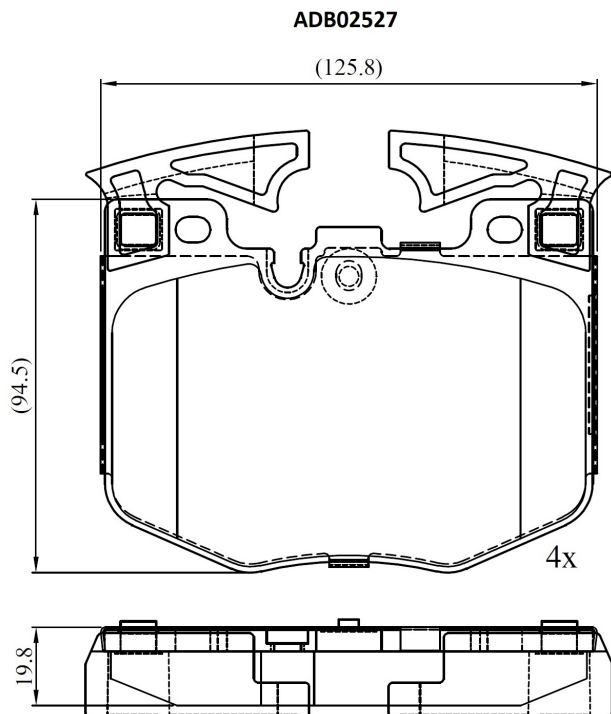

Make: BMW

Model: X6

Part Number: ADB02527

Vehicle Manufacturing/Engine:

Specifications

Fitting Position	:	Front
Model Date	:	2019-
Or. Caliper	:	
WVA	:	22425
FMSI	:	
Length	:	125.8
Width	:	94.8
Thickness	:	20