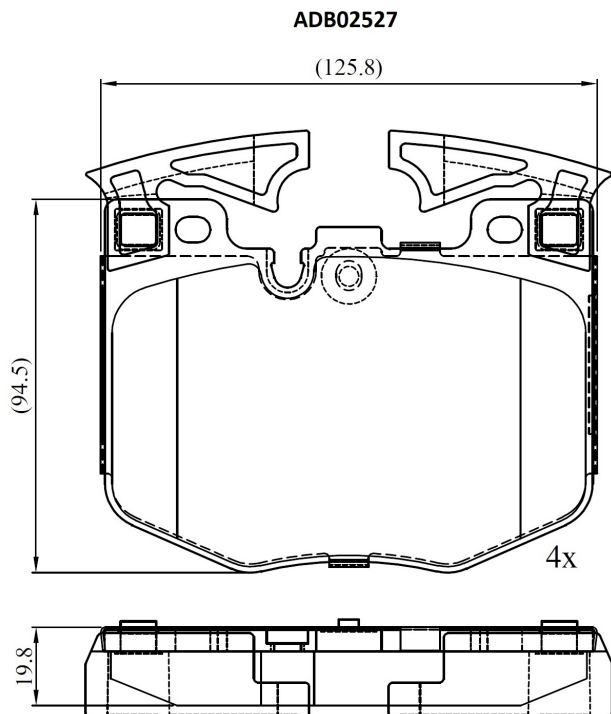

Make: BMW

Model: X6

Part Number: ADB02527

Vehicle Manufacturing/Engine:

Specifications

Fitting Position	:	Front
Model Date	:	2020-
Or. Caliper	:	
WVA	:	22425
FMSI	:	
Length	:	125.8
Width	:	94.8
Thickness	:	20