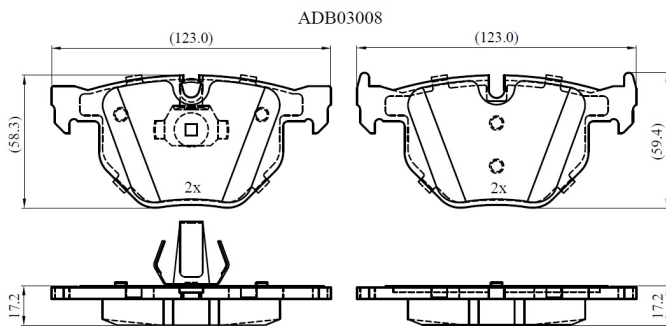

Make: BMW

Model: X6

Part Number: ADB03008

Vehicle Manufacturing/Engine:

Specifications

Fitting Position	:	Rear
Model Date	:	2008-2010
Or. Caliper	:	
WVA	:	23447
FMSI	:	
Length	:	

Width :

Thickness :