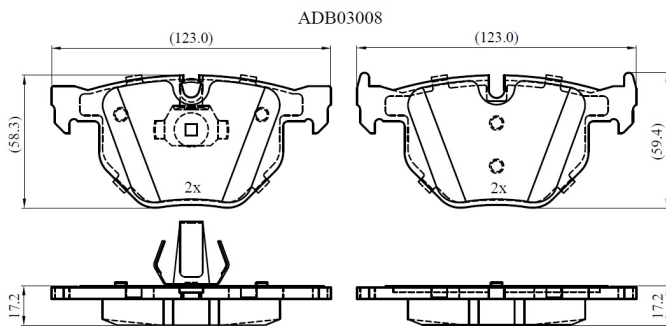

Make: BMW

Model: X6

Part Number: ADB03008

Vehicle Manufacturing/Engine:

Specifications

Fitting Position	:	Rear
Model Date	:	2012-2014
Or. Caliper	:	
WVA	:	23447
FMSI	:	
Length	:	

Width :

Thickness :