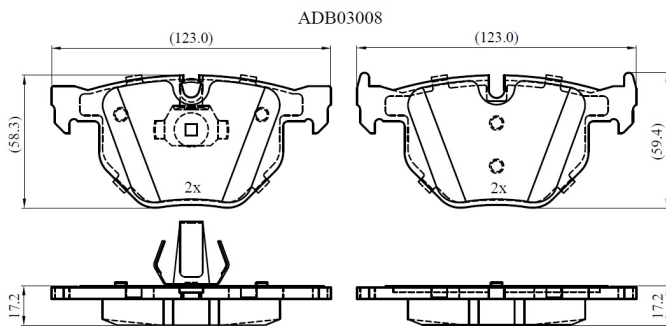

Make: BMW

Model: X6

Part Number: ADB03008

Vehicle Manufacturing/Engine:

Specifications

Fitting Position	:	Rear
Model Date	:	2014-2019
Or. Caliper	:	
WVA	:	23447
FMSI	:	
Length	:	

Width :

Thickness :