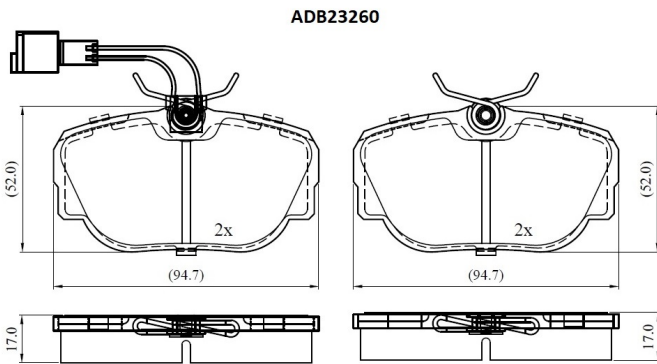

Make: BMW

Model: Z1 Roadster

Part Number: ADB23260

Vehicle Manufacturing/Engine:

Specifications

Fitting Position	:	Front
Model Date	:	1988-1991
Or. Caliper	:	
WVA	:	21173
FMSI	:	

Length	:	94.7
Width	:	52
Thickness	:	17