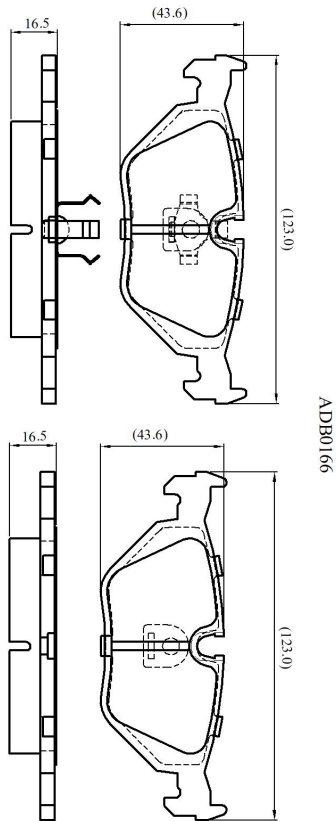

Make: BMW

Model: Z3 (->08/98)

Part Number: ADB0166

Vehicle Manufacturing/Engine:

Specifications

Fitting Position	:	Rear
Model Date	:	10/94-08/98

Or. Caliper	:	Ate
WVA	:	20180
FMSI	:	
Length	:	123
Width	:	44.6
Thickness	:	16.5