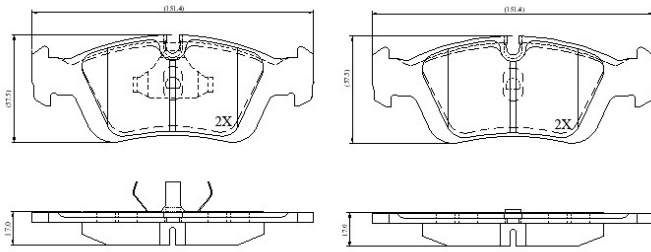

Make: BMW

Model: Z3 (->08/98)

Part Number: ADB0513

Vehicle Manufacturing/Engine:

ADB0513

Specifications

Fitting Position	:	Front
Model Date	:	10/94-08/98
Or. Caliper	:	Ate
WVA	:	21643
FMSI	:	

Length	:	151.4
Width	:	57.5
Thickness	:	17