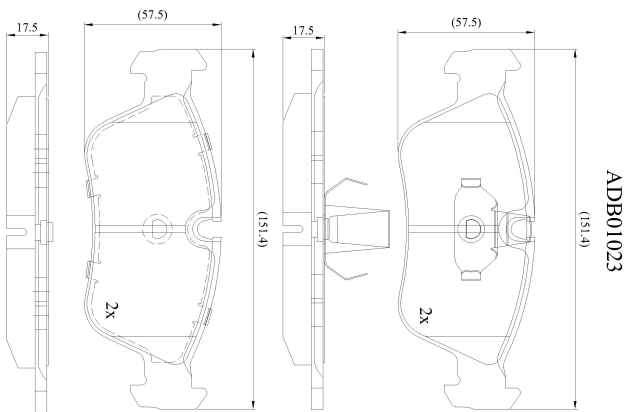

Make: BMW

Model: Z3 (08/98->)

Part Number: ADB01023

Vehicle Manufacturing/Engine:

Specifications

Fitting Position	:	Front
Model Date	:	08/98->
Or. Caliper	:	Ate
WVA	:	23287
FMSI	:	
Length	:	151.4
Width	:	57.5
Thickness	:	17.5