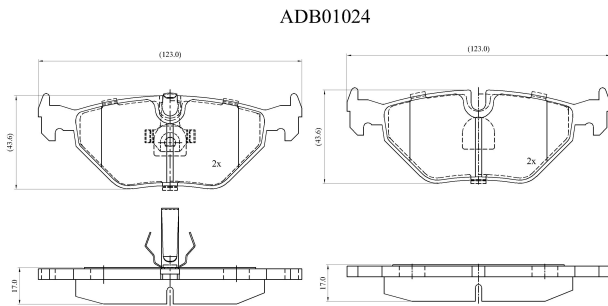

Make: BMW

Model: Z3 (08/98->)

Part Number: ADB01024

Vehicle Manufacturing/Engine:

Specifications

Fitting Position	:	Rear
Model Date	:	08/98->
Or. Caliper	:	Ate
WVA	:	21933

FMSI	:	
Length	:	122.7/123.0
Width	:	44.6/44.4
Thickness	:	17