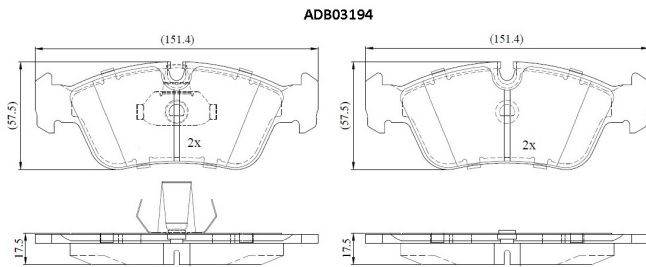

Make: BMW

Model: Z3 Roadster

Part Number: ADB03194

Vehicle Manufacturing/Engine:

Specifications

Fitting Position	:	Front
Model Date	:	1999-2003
Or. Caliper	:	
WVA	:	23287
FMSI	:	
Length	:	151.4
Width	:	57.5

Thickness

:

17.5