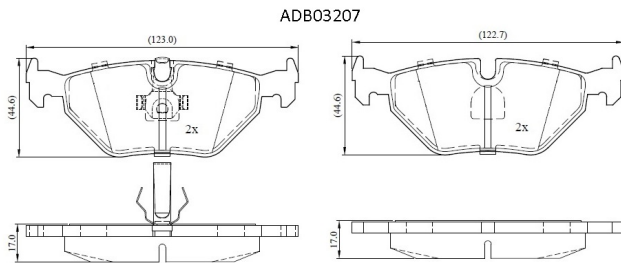

Make: BMW

Model: Z4 Coupe

Part Number: ADB03207

Vehicle Manufacturing/Engine:

Specifications

Fitting Position	:	Rear
Model Date	:	2006-2008
Or. Caliper	:	
WVA	:	21934
FMSI	:	
Length	:	123.0/122.7
Width	:	44.6/44.4

Thickness

:

17