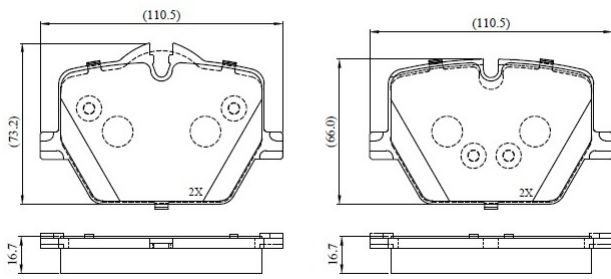

Make: BMW

Model: Z4 Roadster

Part Number: ADB02861

Vehicle Manufacturing/Engine:

ADB02861

Specifications

Fitting Position	:	Rear
Model Date	:	2018-
Or. Caliper	:	
WVA	:	2,14,74,21,475
FMSI	:	
Length	:	110.7

Width	:	65.9,73.2
Thickness	:	16.8