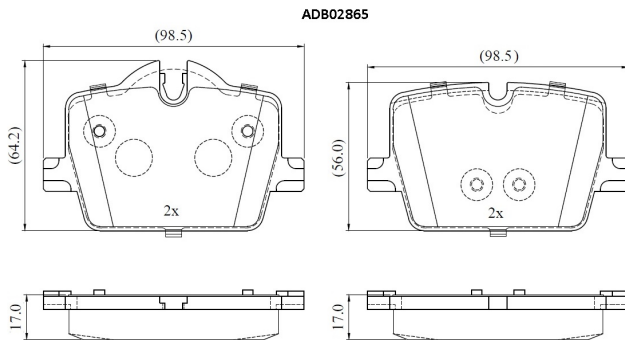

Make: BMW

Model: Z4 Roadster

Part Number: ADB02865

Vehicle Manufacturing/Engine:

Specifications

Fitting Position	:	Rear
Model Date	:	2018-
Or. Caliper	:	
WVA	:	2,14,33,21,434
FMSI	:	
Length	:	98.7

Width	:	64.2,55.9
Thickness	:	17