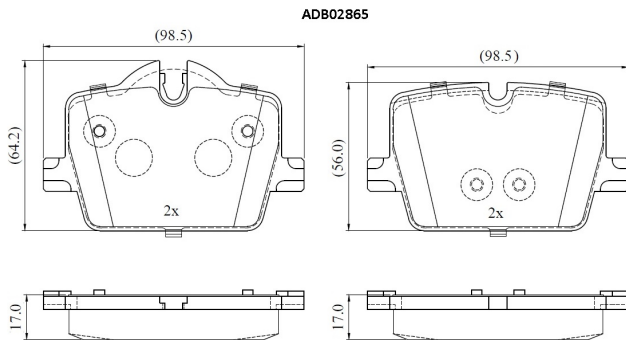

Make: BMW

Model: Z4 Roadster

Part Number: ADB02865

Vehicle Manufacturing/Engine:

Specifications

| | | |
|-------------------------|---|----------------|
| Fitting Position | : | Rear |
| Model Date | : | 2018- |
| Or. Caliper | : | |
| WVA | : | 2,14,33,21,434 |
| FMSI | : | |
| Length | : | 98.7 |

| | | |
|------------------|---|-----------|
| Width | : | 64.2,55.9 |
| Thickness | : | 17 |