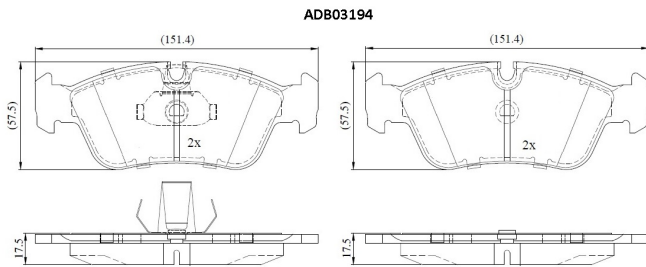

Make: BMW

Model: Z4 Roadster

Part Number: ADB03194

Vehicle Manufacturing/Engine:

Specifications

Fitting Position	:	Front
Model Date	:	2005-2009
Or. Caliper	:	
WVA	:	23287
FMSI	:	
Length	:	151.4
Width	:	57.5

Thickness

:

17.5