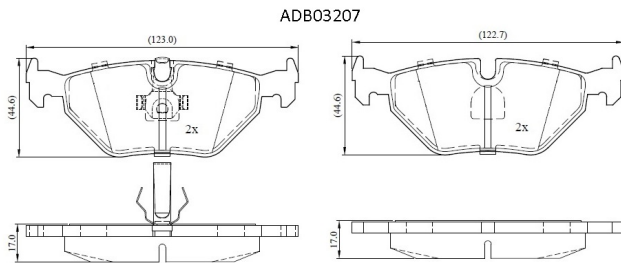

Make: BMW

Model: Z4 Roadster

Part Number: ADB03207

Vehicle Manufacturing/Engine:

Specifications

Fitting Position	:	Rear
Model Date	:	2003-2005
Or. Caliper	:	
WVA	:	21934
FMSI	:	
Length	:	123.0/122.7
Width	:	44.6/44.4

Thickness

:

17