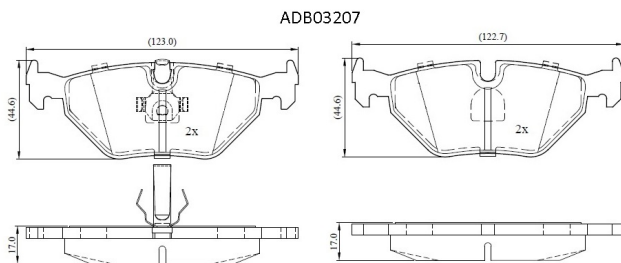

Make: BMW

Model: Z4 Roadster

Part Number: ADB03207

Vehicle Manufacturing/Engine:

Specifications

Fitting Position	:	Rear
Model Date	:	2005-2009
Or. Caliper	:	
WVA	:	21934
FMSI	:	
Length	:	123.0/122.7
Width	:	44.6/44.4

Thickness

:

17