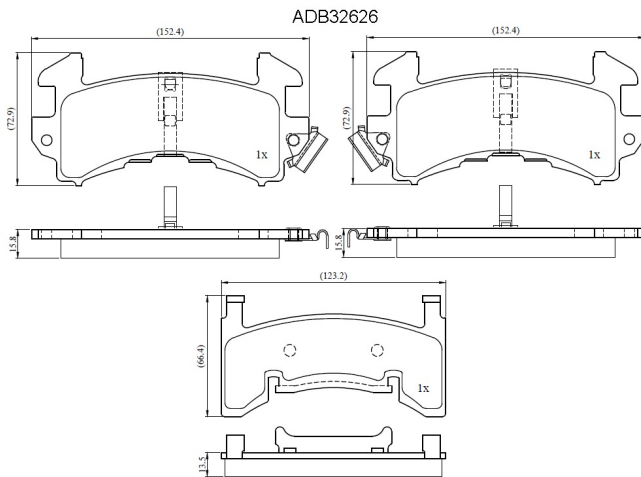

Make: BUICK

Model: Century

Part Number: ADB32626

Vehicle Manufacturing/Engine:

Specifications

Fitting Position	:	Front
Model Date	:	78-81
Or. Caliper	:	
WVA	:	

FMSI	:	D154
Length	:	152.4/123.2
Width	:	72.9/66.4
Thickness	:	15.8/13.5