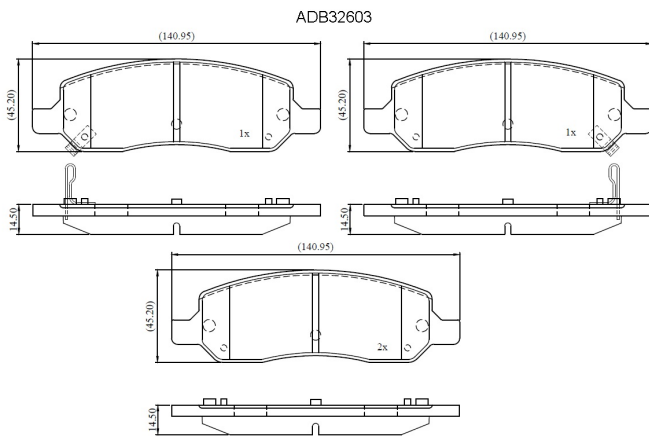

Make: BUICK

Model: Lucerne

Part Number: ADB32603

Vehicle Manufacturing/Engine:

Specifications

Fitting Position	:	Rear
Model Date	:	06-Nov
Or. Caliper	:	
WVA	:	

FMSI	:	D1172
Length	:	140.95
Width	:	45.2
Thickness	:	14.5