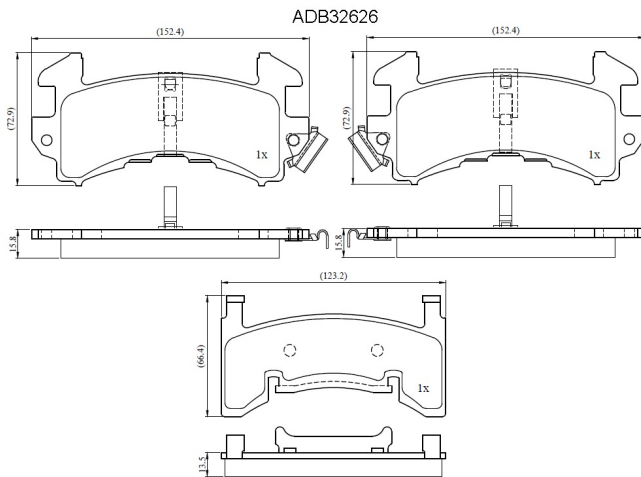

Make: BUICK

Model: Riviera

Part Number: ADB32626

Vehicle Manufacturing/Engine:

Specifications

Fitting Position	:	Front
Model Date	:	79-85
Or. Caliper	:	
WVA	:	

FMSI	:	D154
Length	:	152.4/123.2
Width	:	72.9/66.4
Thickness	:	15.8/13.5