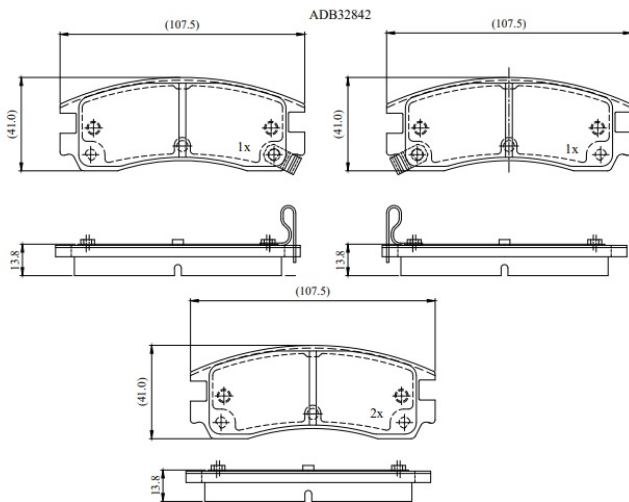

Make: BUICK

Model: Riviera

Part Number: ADB32842

Vehicle Manufacturing/Engine:

Specifications

Fitting Position	:	Rear
Model Date	:	95-99
Or. Caliper	:	

WVA	:	
FMSI	:	7387-D508
Length	:	107.5
Width	:	41
Thickness	:	13.8