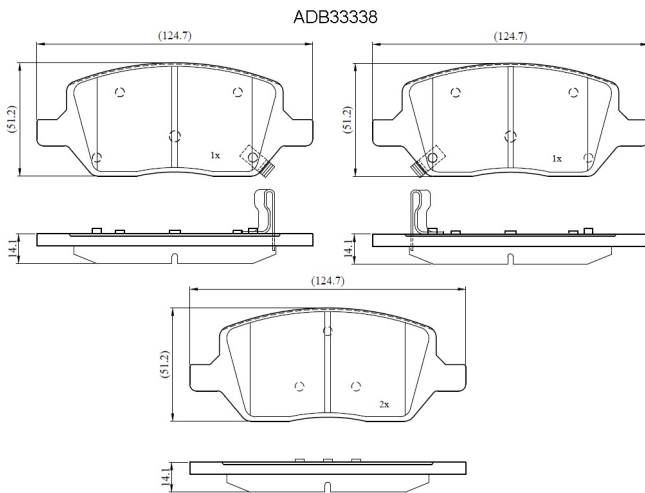

Make: BUICK

Model: TRUCK Terraza

Part Number: ADB33338

Vehicle Manufacturing/Engine:

Specifications

Fitting Position	:	Rear
Model Date	:	05-Jul
Or. Caliper	:	

WVA	:	
FMSI	:	7999-D1093
Length	:	124.6
Width	:	51.1
Thickness	:	14.1