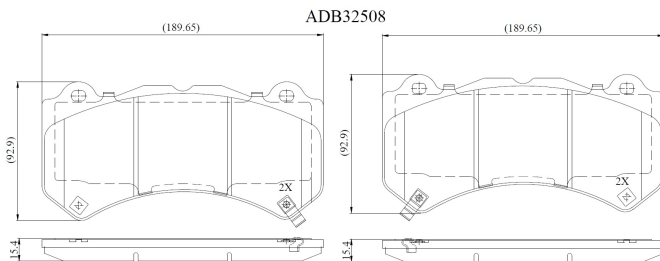

Make: CADILLAC

Model: CTS

Part Number: ADB32508

Vehicle Manufacturing/Engine:

Specifications

Fitting Position	:	Front
Model Date	:	2010-2012
Or. Caliper	:	
WVA	:	
FMSI	:	D1405
Length	:	189.65
Width	:	92.9

Thickness : 15.4