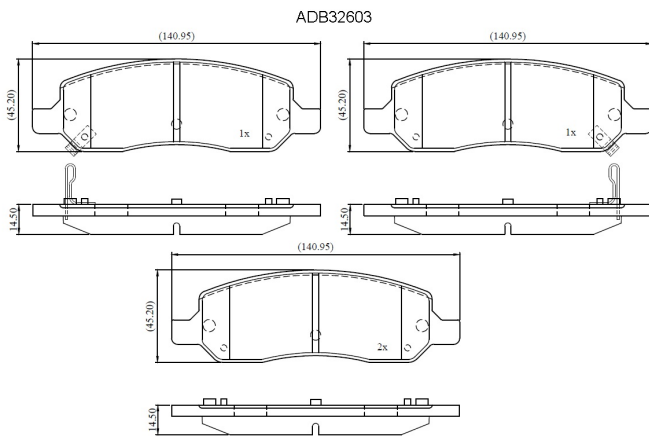

Make: CADILLAC

Model: DTS

Part Number: ADB32603

Vehicle Manufacturing/Engine:

Specifications

Fitting Position	:	Rear
Model Date	:	06-Nov
Or. Caliper	:	
WVA	:	

FMSI	:	D1172
Length	:	140.95
Width	:	45.2
Thickness	:	14.5