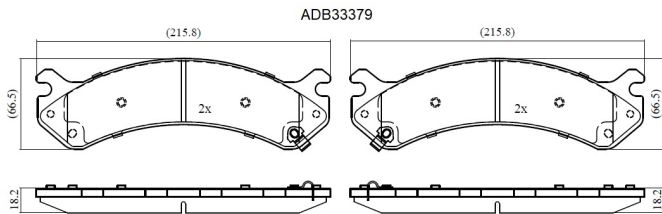

Make: CADILLAC

Model: DTS

Part Number: ADB33379

Vehicle Manufacturing/Engine:

Specifications

Fitting Position	:	Front
Model Date	:	06-Oct
Or. Caliper	:	
WVA	:	
FMSI	:	D784
Length	:	215.8
Width	:	66.5
Thickness	:	18.2