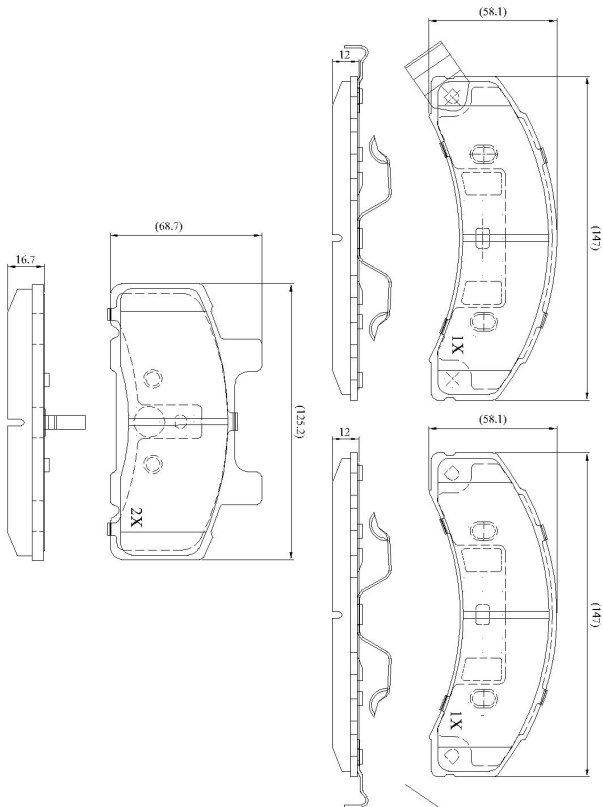

Make: CADILLAC

Model: Fleetwood Range

Part Number: ADB3414

Vehicle Manufacturing/Engine:

ADB3414

Specifications

Fitting Position

:

Front

Model Date	:	01/88-12/93
Or. Caliper	:	Bendix
WVA	:	
FMSI	:	
Length	:	125.2/147.0
Width	:	68.7/57.1
Thickness	:	16.7/12.0